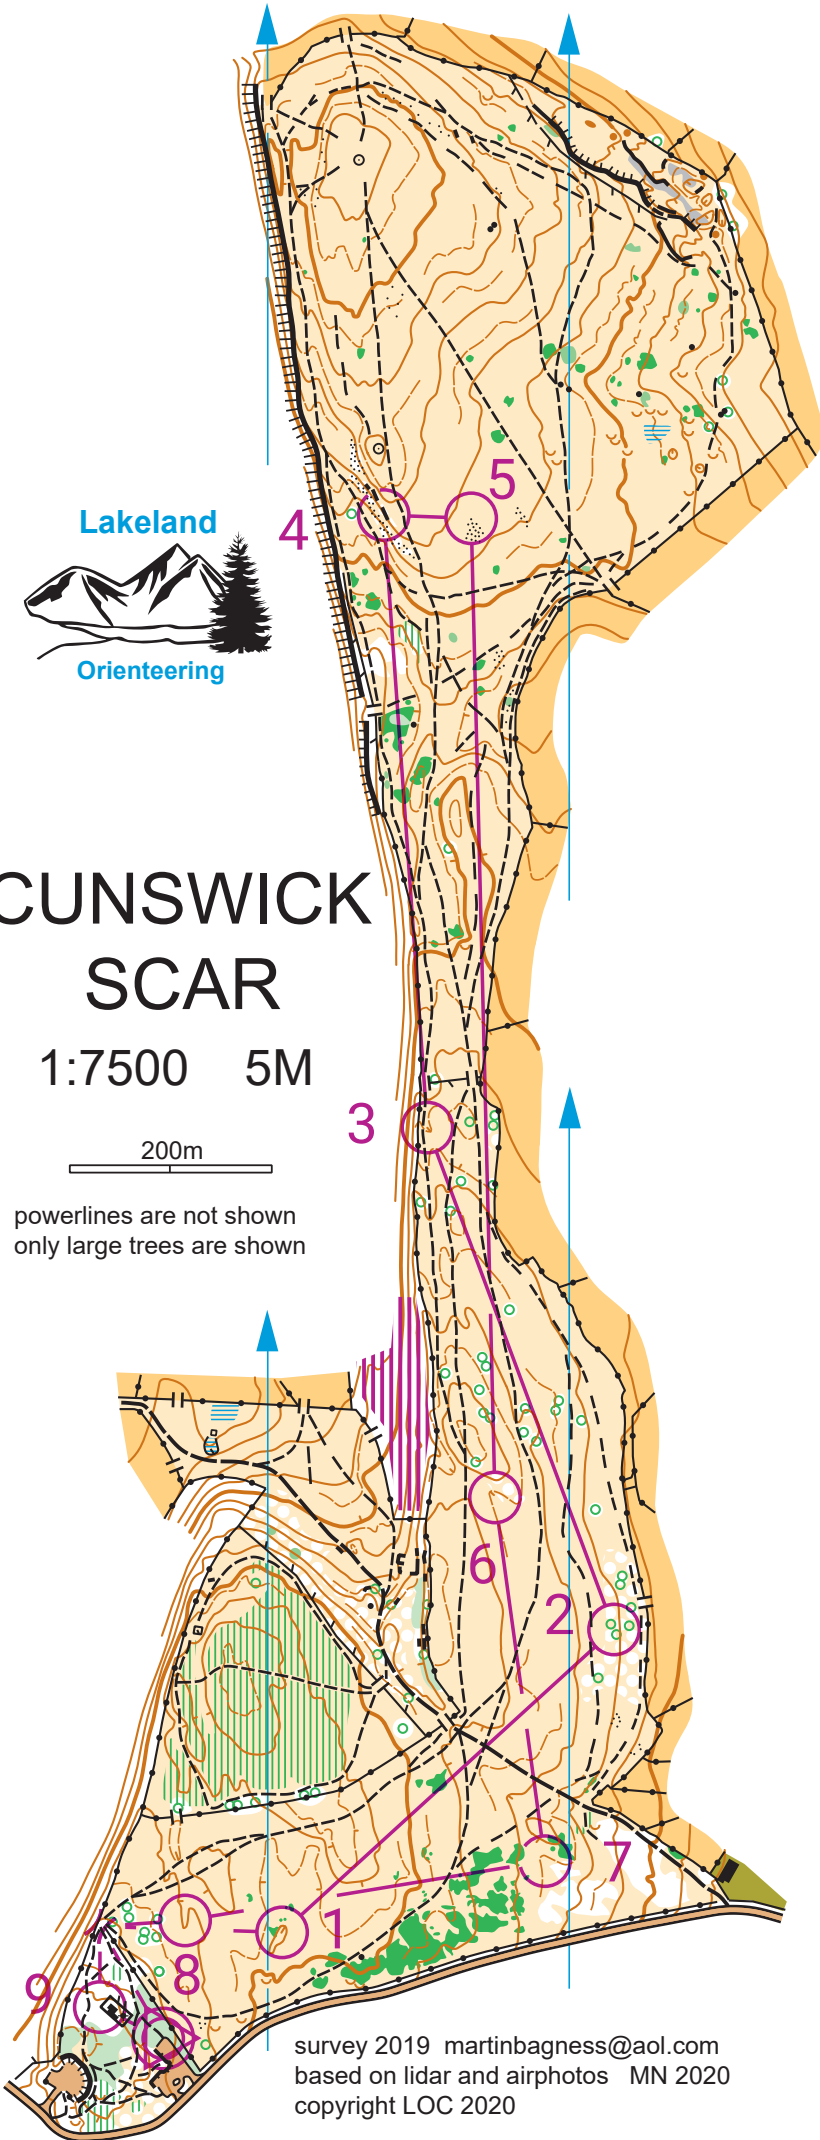

Do Not Climb Walls

CUNSWICK SCAR

1:7500 5M

powerlines are not shown
only large trees are shown

Cunswick Nights 2020				
Short		3.9 km		
1	172			
2	166			
3	173			
4	179			
5	176			
6	169			
7	167			
8	177			
9	174			
		70 m		

Courses close 7.30pm

**Emergency Phone
0779 681 8239**

survey 2019 martinbagness@aol.com
based on lidar and airphotos MN 2020
copyright LOC 2020