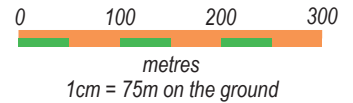

Sizergh Castle

Score

Sizergh North Family Adventures 2024

@lakelandorienteeringclub
@LakelandOClub
lakeland-orienteeing.org.uk
info@lakeland-orienteeing.org.uk

Sizergh North Family Adventures 2024			
Score	25 controls		
60			
61			
62			
63			
64			
66			
68			
69			
70			
73			
74			

78			
79			
80			
82			
84			
86			
89			
91			
92			
93			
94			
95			
96			
98			

30 mins time limit 1:7500 - 5m contours

- contours
- earth bank
- knoll, pit
- depressions
- crags
- boulder
- streams
- ditch
- marsh
- water tank
- car park
- roads
- track
- path
- indistinct path
- power line
- wall / ruined
- fence / ruined
- crossing point
- out of bounds
- building
- ruin
- manmade object