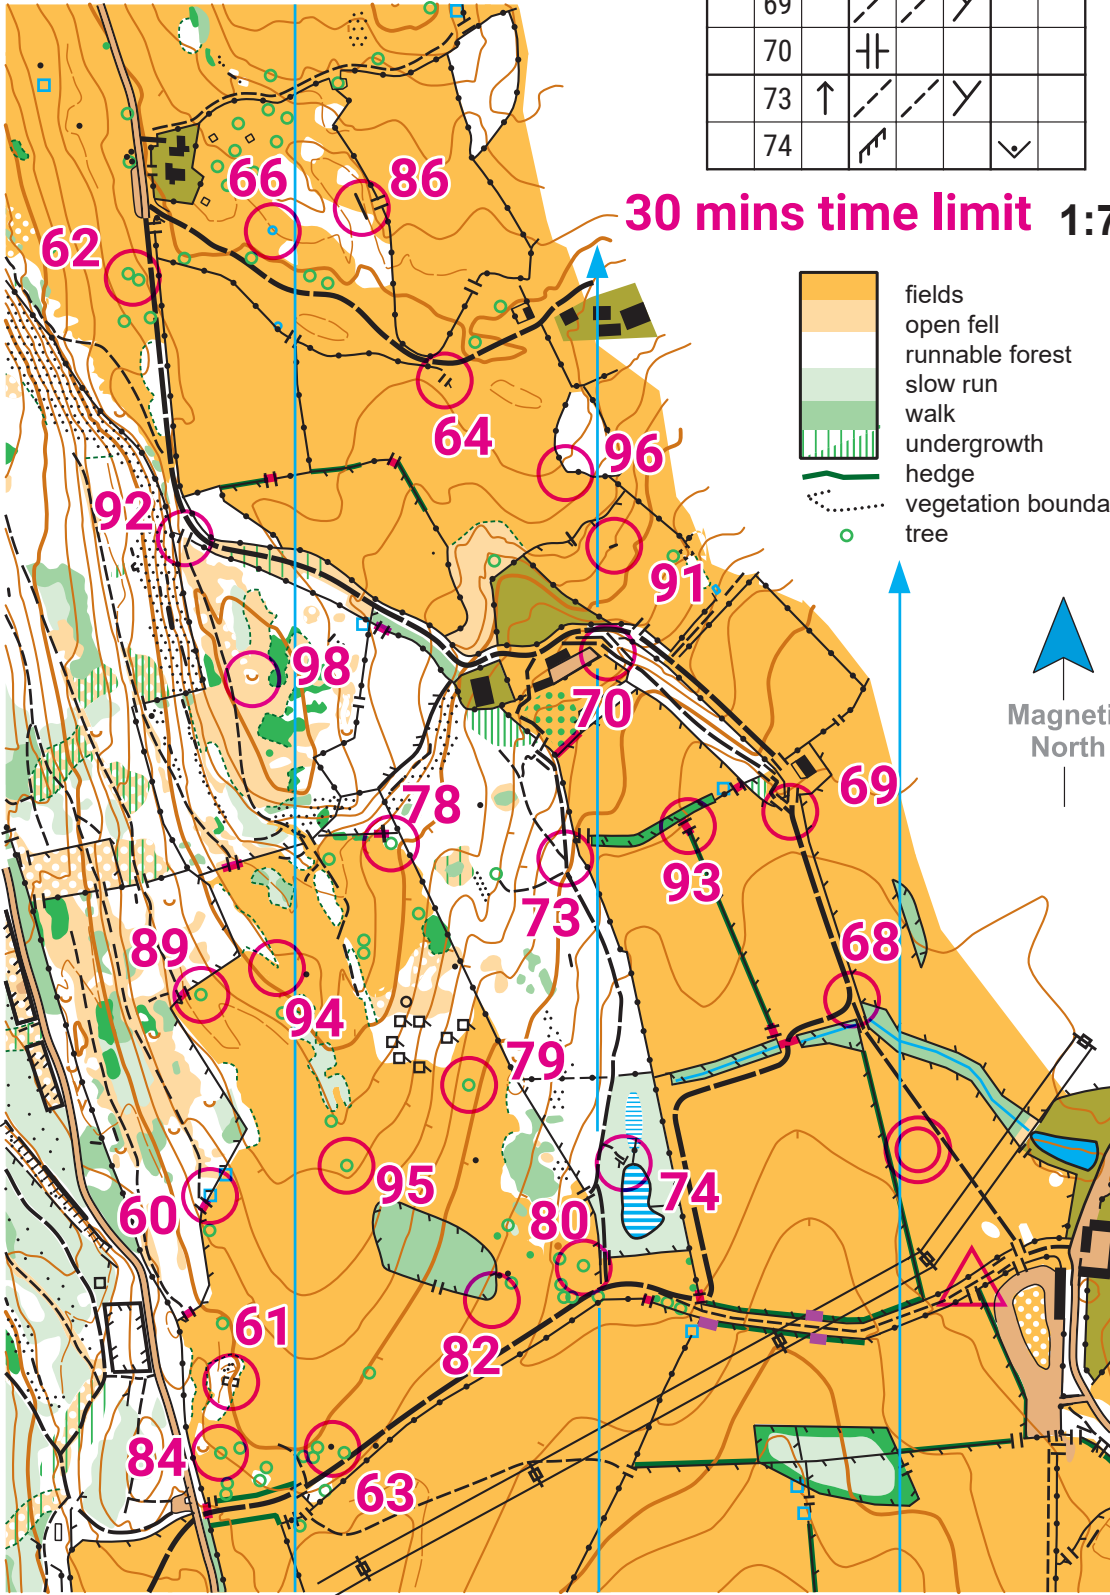

Sizergh Castle

Score

Sizergh North Family Adventures 2024

@lakelandorienteeringclub
 @LakelandOClub
 lakeland-orienteeing.org.uk
 info@lakeland-orienteeing.org.uk

Sizergh North Family Adventures 2024			
Score	25 controls		
60			
61			
62			
63			
64			
66			
68			
69			
70			
73			
74			

78			
79			
80			
82			
84			
86			
89			
91			
92			
93			
94			
95			
96			
98			

30 mins time limit 1:7500 - 5m contours

- contours
- earth bank
- knoll, pit
- depressions
- crags
- boulder
- streams
- ditch
- marsh
- water tank
- car park
- roads
- track
- path
- indistinct path
- power line
- wall / ruined
- fence / ruined
- crossing point
- out of bounds
- building
- ruin
- manmade object