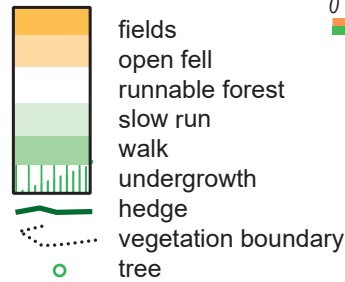

Sizergh Castle

Score

Sizergh North Family Adventures 2024

@lakelandorienteeringclub
 @LakelandOClub
 lakeland-orienteeing.org.uk
 info@lakeland-orienteeing.org.uk

Sizergh North Family Adventures 2024			
Score	25 controls		
60			
61			
62			
63			
64			
66			
68			
69			
70			
73			
74			

78			
79			
80			
82			
84			
86			
89			
91			
92			
93			
94			
95			
96			
98			

30 mins time limit 1:7500 - 5m contours

- contours
- earth bank
- knoll, pit
- depressions
- crags
- boulder
- streams
- ditch
- marsh
- water tank
- car park
- roads
- track
- path
- indistinct path
- power line
- wall / ruined
- fence / ruined
- crossing point
- out of bounds
- building
- ruin
- manmade object