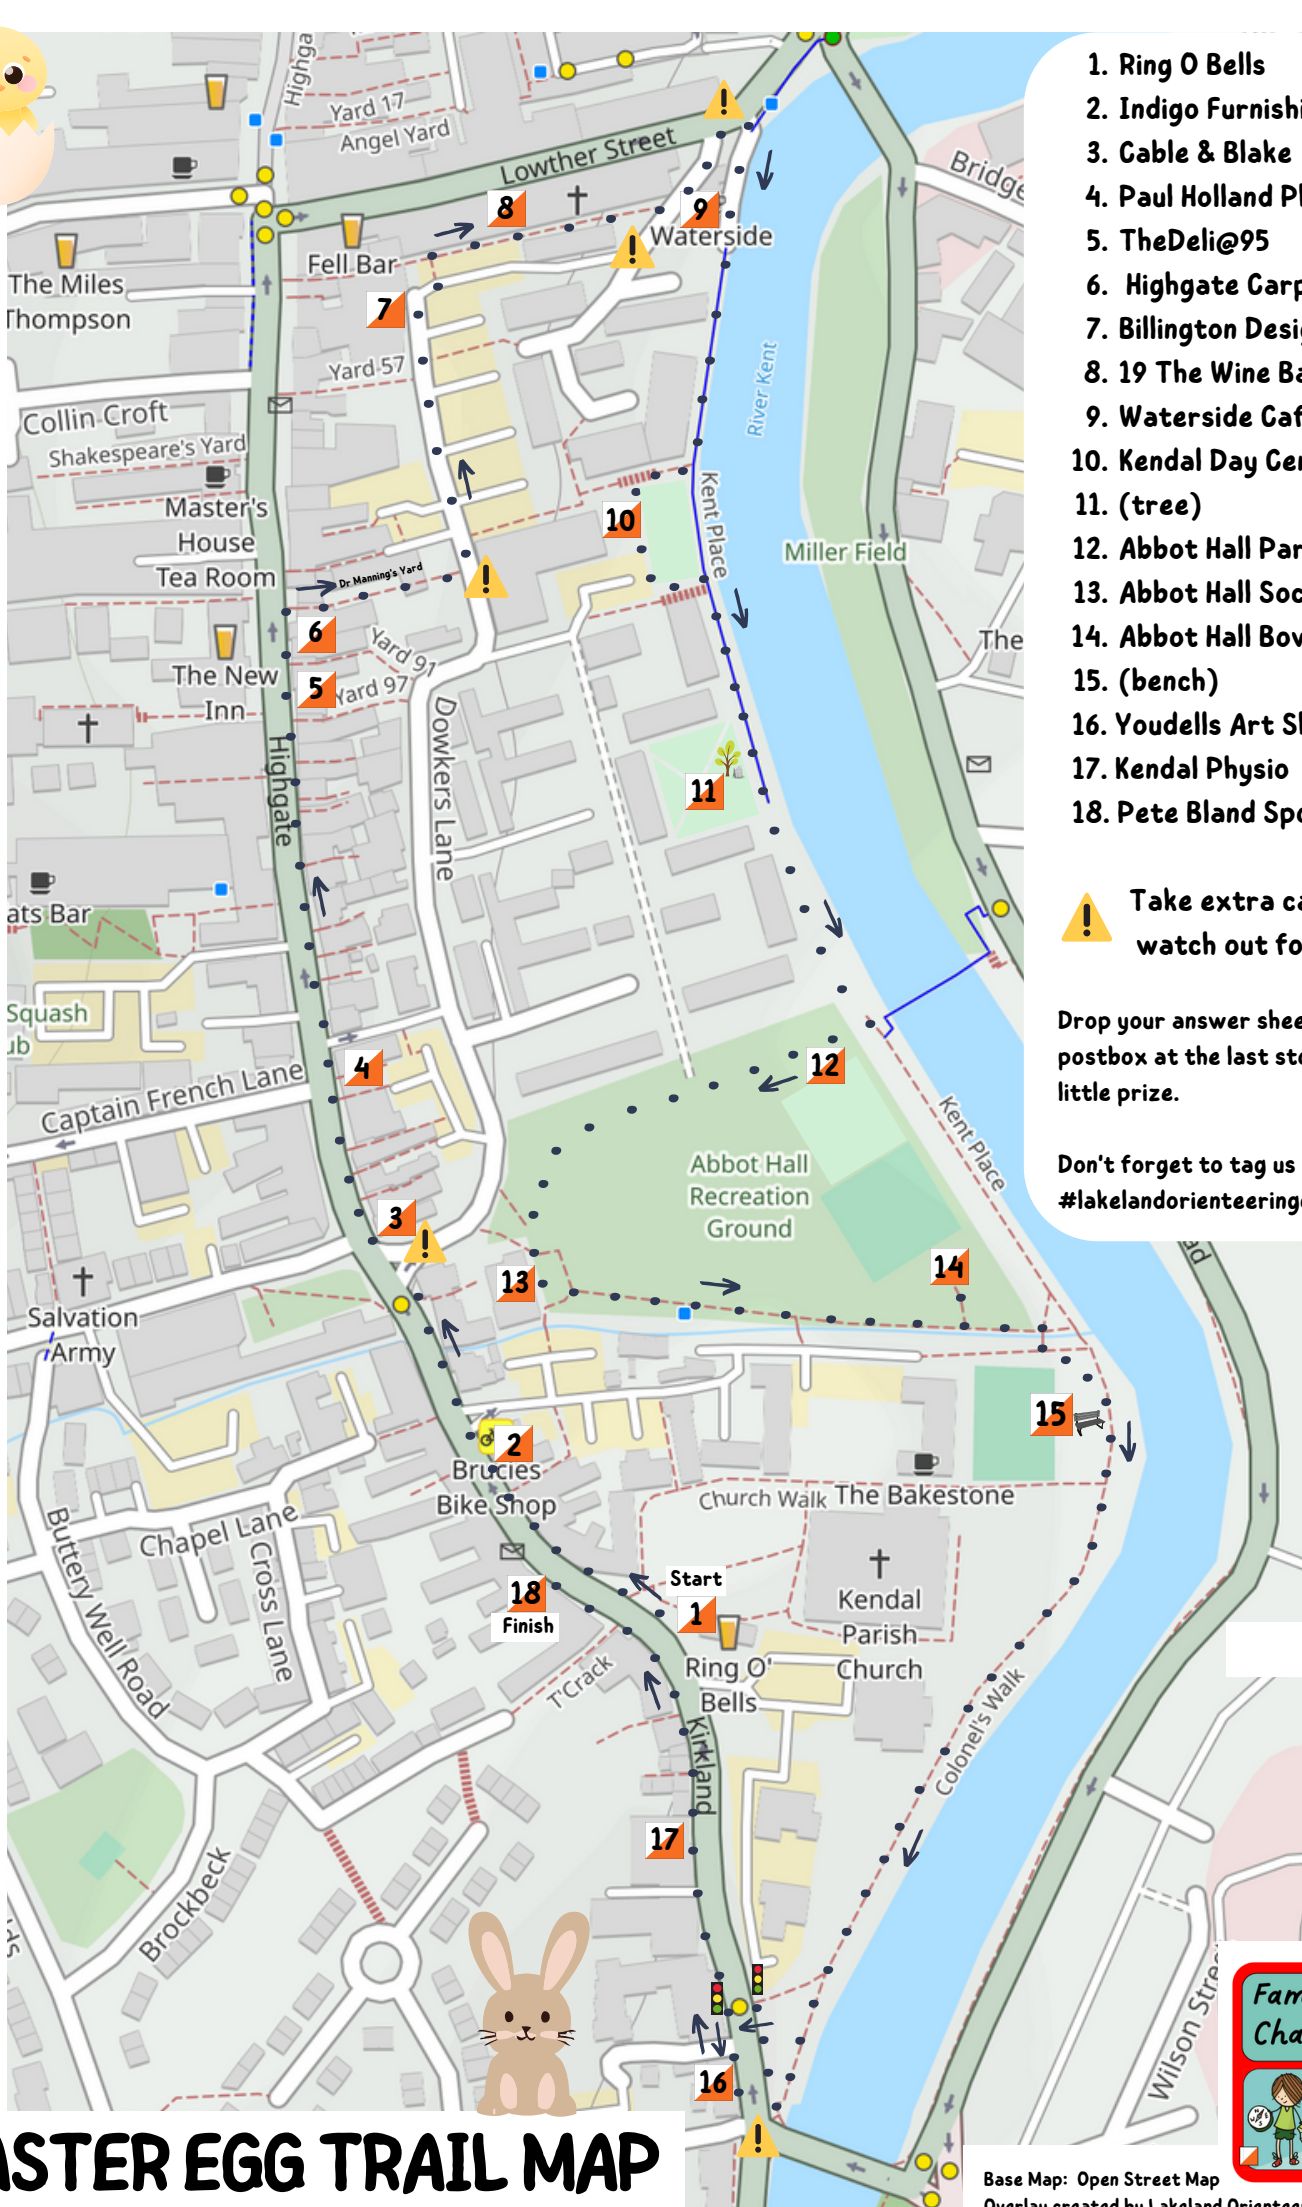

1. Ring O Bells
2. Indigo Furnishings
3. Gable & Blake
4. Paul Holland Photography
5. TheDeli@95
6. Highgate Carpets
7. Billington Design
8. 19 The Wine Bar
9. Waterside Cafe
10. Kendal Day Centre (fence)
11. (tree)
12. Abbot Hall Park (fence)
13. Abbot Hall Social Centre
14. Abbot Hall Bowling Club
15. (bench)
16. Youdells Art Shop
17. Kendal Physio
18. Pete Bland Sports

 **Take extra care and watch out for traffic**

Drop your answer sheet into the postbox at the last stop to collect a little prize.

Don't forget to tag us in your photos:
#lakelandorienteeringclub

EASTER EGG TRAIL MAP

Base Map: Open Street Map
Overlay created by Lakeland Orienteering Club