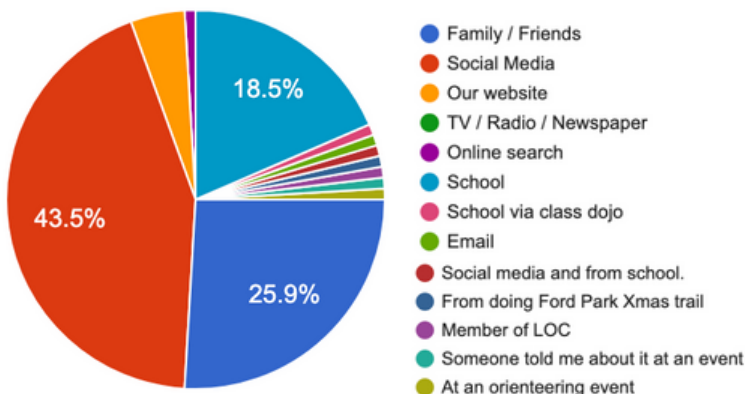

WHERE DID YOU HEAR ABOUT THE WORKSHOPS?