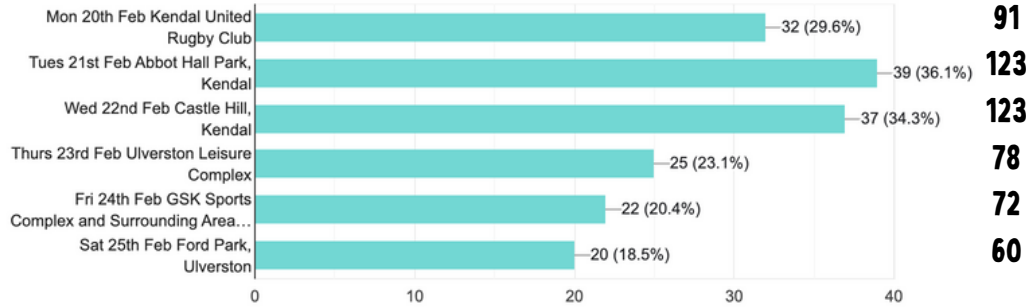

SOME LOC FAMILY PROJECT STATISTICS

KENDAL CHRISTMAS TRAIL

50 CHILDREN
31 EMAIL ADDRESSES

PARTNERSHIP CONNECTIONS

ACTIVE CUMBRIA
SOUTH LAKES SCHOOL SPORTS PARTNERSHIP
KENDAL BID
FIND YOUR WAY
OMM

CLUB PUBLICITY

LOCAL NEWSPAPERS
BBC RADIO CUMBRIA
BRITISH ORIENTEERING NEWSLETTER
LOCAL SCHOOLS

FEBRUARY WORKSHOP SESSIONS SIGNED UP FOR...

108 RESPONSES

INDIVIDUALS SIGNED UP