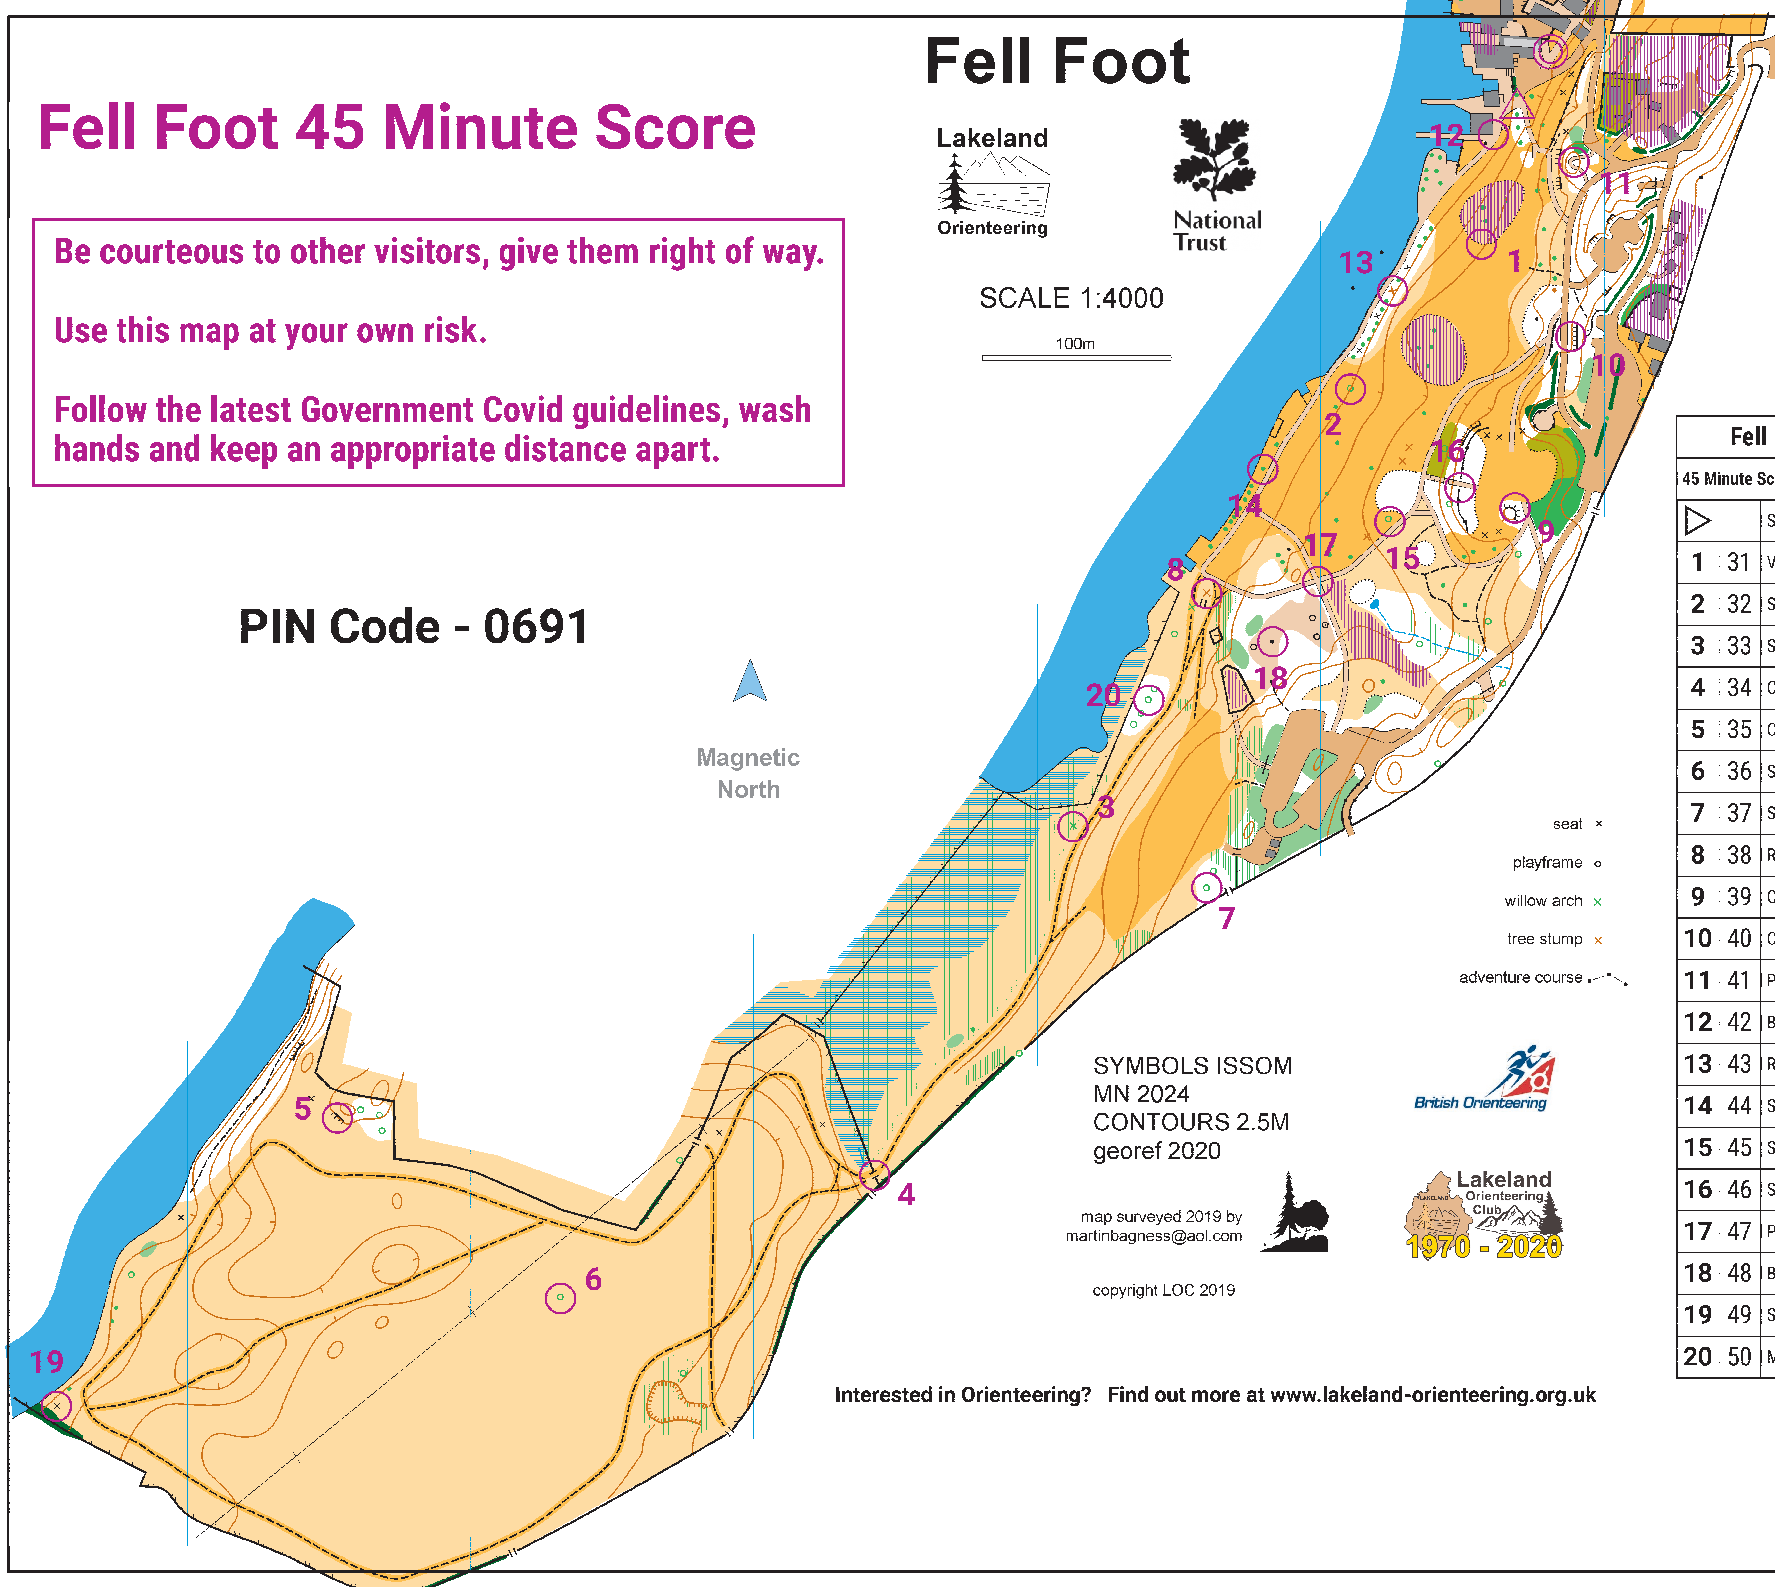

Fell Foot 45 Minute Score

Be courteous to other visitors, give them right of way.
 Use this map at your own risk.
 Follow the latest Government Covid guidelines, wash hands and keep an appropriate distance apart.

PIN Code - 0691

Magnetic North

Fell Foot

SCALE 1:4000
 100m

Fell Foot MapRun POC		
45 Minute Score	20 controls	
	Start:	
1 31	Vegetation Boundary, S. Edge	
2 32	Single Tree, N. Side	
3 33	Special Item, Beneath	
4 34	Crossing Point	
5 35	Crag, Foot	
6 36	Single Tree, W. Corner (inside)	
7 37	Single Tree, W. Side	
8 38	Root Stock	
9 39	Crag, N. Side	
10 40	Crag, W. Side	
11 41	Path bend	
12 42	Building, SE. Corner (outside)	
13 43	Root Stock	
14 44	Single Tree, E. Side	
15 45	Single Tree, E. Side	
16 46	S. Wall, N. End	
17 47	Path Junction	
18 48	Boulder	
19 49	Special Item	
20 50	Middle Single Tree, E. Side	

- seat x
- playframe o
- willow arch x
- tree stump x
- adventure course

SYMBOLS ISSOM
 MN 2024
 CONTOURS 2.5M
 georef 2020
 map surveyed 2019 by
 martinbagness@aol.com
 copyright LOC 2019

Interested in Orienteering? Find out more at www.lakeland-orienteeing.org.uk