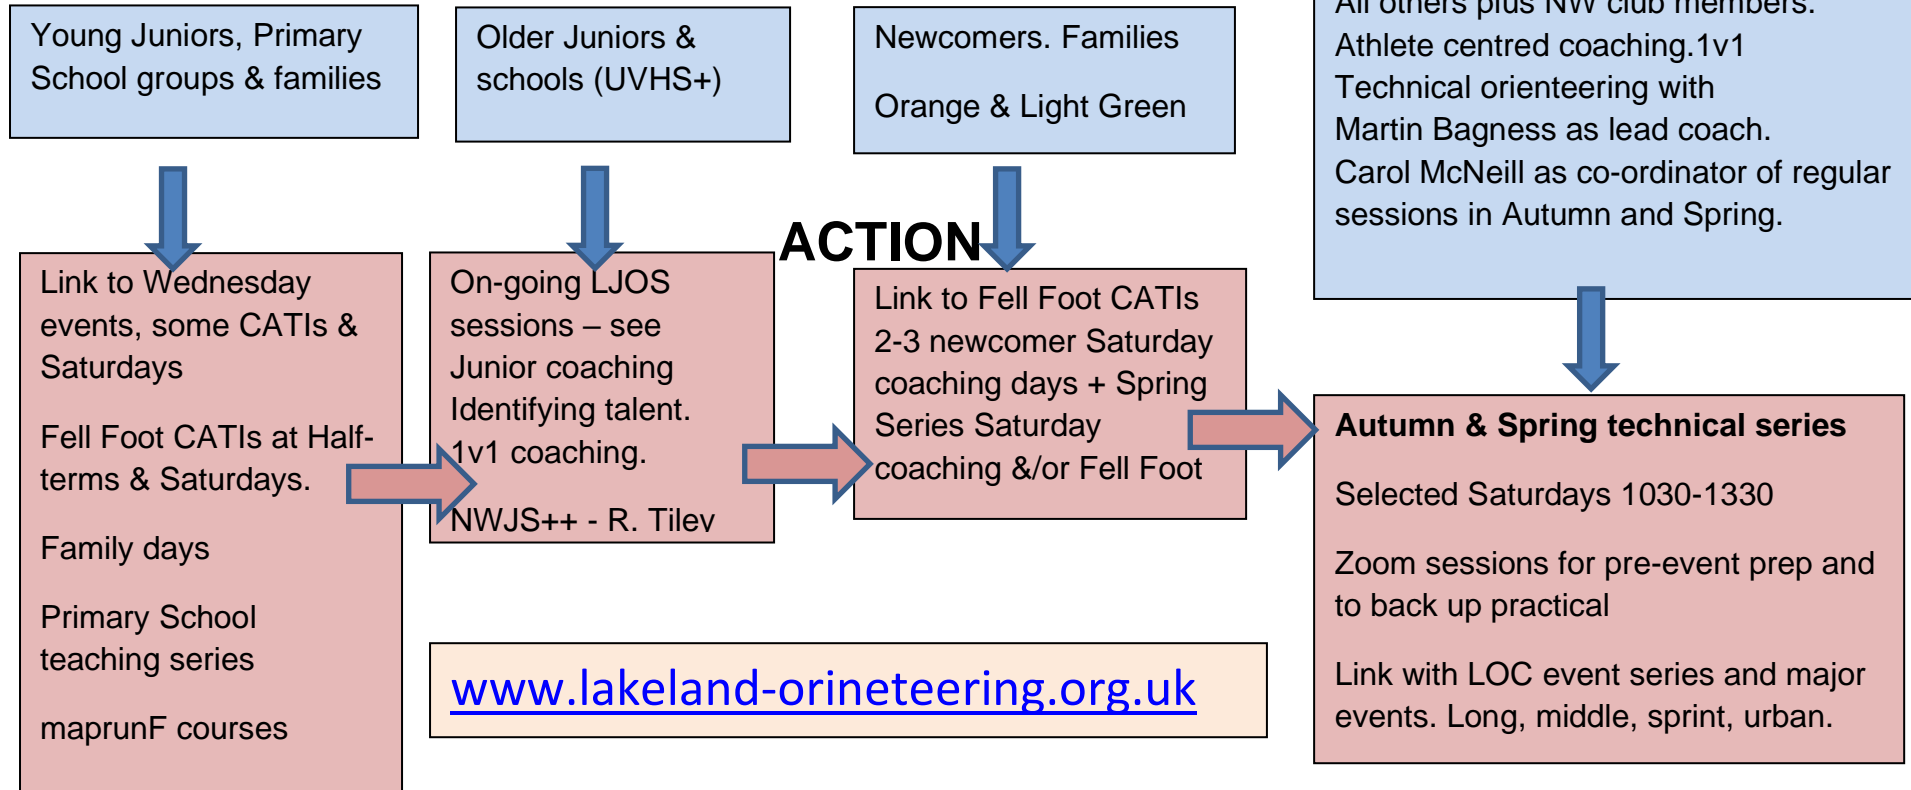

Lakeland Orienteering Club – Coaching Overview 2022. LOC Lead Coach Carol McNeill.

To develop coaching opportunities for LOC members focused in S. Lakes

GROUPS TO BE COACHED

Coaching/Training: Look for the section on the website which includes Physical, technical and mental aspects. Also practical and scientific documents. Links to other websites and Squad/BO videos.

Not in any of these groups? Then contact the Lead coach for advice.

coach@lakeland-orienteering.org.uk

www.lakeland-orienteering.org.uk